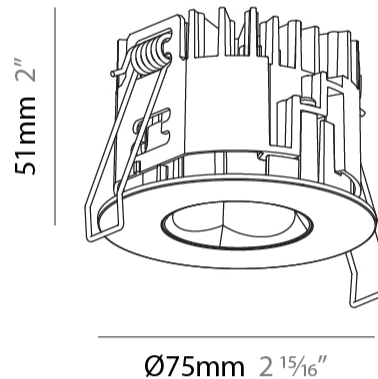

PHYSICAL

Shape: Round
Diameter (mm): 75
Diameter (in): 2 ¹⁵/₁₆
Height (mm): 51
Height (in): 2
Ceiling Thickness (mm): 1 - 25
Ceiling Thickness (in): 1/16 - 1 3/16
Min. Recessing Depth (mm): 55
Min. Recessing Depth (in): 2 ³/₁₆
Light Distribution: Direct
Diffuser: Lens Pack - Spread Lens / Linear Spread Lens / Honeycomb Louver
Fixture Finish: SSR / BKV / CWI / CRY / HAB / UFT / ITA / RUA / FTG / MYG / LOD / PUS / FRO / FUP / KIA / POP / BLS / SPG / MEY / GOH / GUM / CHC / COM / ABZ / JAG / OBR / MOS / ROR
Fixture Material: Aluminum Die Cast
Cut-out Measurements: 68mm / 2 11/16" Diameter

ELECTRICAL

Lamp Type: LED (Zhaga Standard)
Input Wattage (W): 15
Total Output Wattage (W): 13.6
Dimming: Tri-Mode (Non-Dimming and Phase Dimming (120Vac only) and 0-10V Dimming)
Driver Included: No
Driver Location: Recessed Housing
Driver Type: Constant Current - Universal
Driver Class: Class 2
Input Voltage (V): 120 - 277
Constant Current (MA): 350

LED

Color Temperature (°K): 2700 / 3000 / 3500 / 4000
Max. Delivered Lumen (lm): 1375 / 1462 / 1531 / 1545
Nominal Lumen (lm): 1566 / 1665 / 1743 / 1759
CRI: >90 CRI
Lamp Life (hrs): 50000
Special LEDs offerings: Tunable White

OPTICAL

Reflector°: 50
Adjustability: Fixed

RATINGS AND CERTIFICATIONS

Certified By: Certified for North American Standards
IP rating: IP20