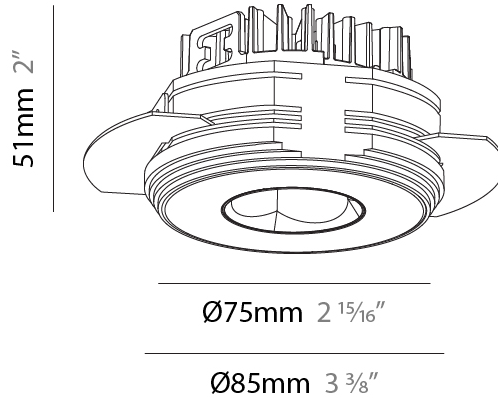

Series: Oiko Pro
Subseries: Oiko Pro Round
Brand: Prolicht
Division: Architectural
Mounting Type: Trimless
Mounting Location: Ceiling
Subcategory: Downlight

PHYSICAL

Shape: Round
Diameter (mm): 75
Diameter (in): 2 15/16
Height (mm): 51
Height (in): 2
Ceiling Thickness (mm): 10 / 12.5 / 15 / 25
Ceiling Thickness (in): 3/8 or 1/2 or 9/16 or 1
Min. Recessing Depth (mm): 60
Min. Recessing Depth (in): 2 3/8
Light Distribution: Direct
Diffuser: Lens Pack - Spread Lens / Linear Spread Lens / Honeycomb Louver
Fixture Finish: SSR / BKV / CWI / CRY / HAB / UFT / ITA / RUA / FTG / MYG / LOD / PUS / FRO / FUP / KIA / POP / BLS / SPG / MEY / GOH / GUM / CHC / COM / ABZ / JAG / OBR / MOS / ROR
Fixture Material: Aluminum Die Cast
Cut-out Measurements: 68mm / 2 11/16" Diameter

ELECTRICAL

Lamp Type: LED (Zhaga Standard)
Input Wattage (W): 15
Total Output Wattage (W): 13.6
Dimming: Tri-Mode (Non-Dimming and Phase Dimming (120Vac only) and 0-10V Dimming)
Driver Included: No
Driver Location: Recessed Housing
Driver Type: Constant Current - Universal
Driver Class: Class 2
Input Voltage (V): 120 - 277
Constant Current (MA): 350

LED

Color Temperature (°K): 2700 / 3000 / 3500 / 4000
Max. Delivered Lumen (lm): 1375 / 1462 / 1531 / 1545
Nominal Lumen (lm): 1566 / 1665 / 1743 / 1759
CRI: >90 CRI
Lamp Life (hrs): 50000

OPTICAL

Reflector: 50
Adjustability: Fixed

RATINGS AND CERTIFICATIONS

Certified By: Certified for North American Standards
IP rating: IP20