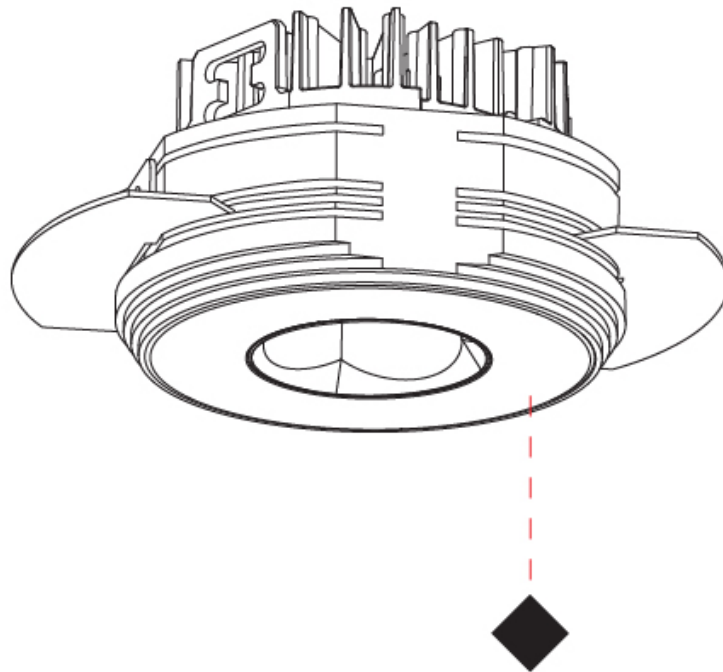

OIKO PRO ROUND TRIMLESS

A35879-

PROJECT	_____
TYPE	_____
SPECIFIER	_____
QUANTITY	_____
DATE	_____