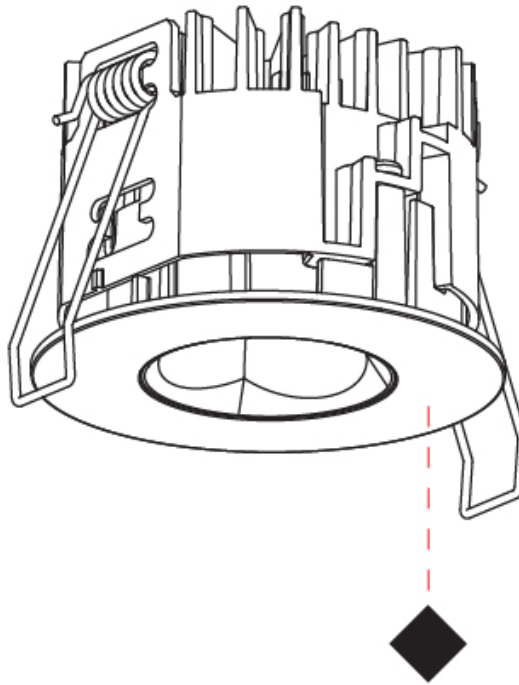

OIKO PRO ROUND RECESSED

A35868-

PROJECT

TYPE

SPECIFIER

QUANTITY

DATE

A